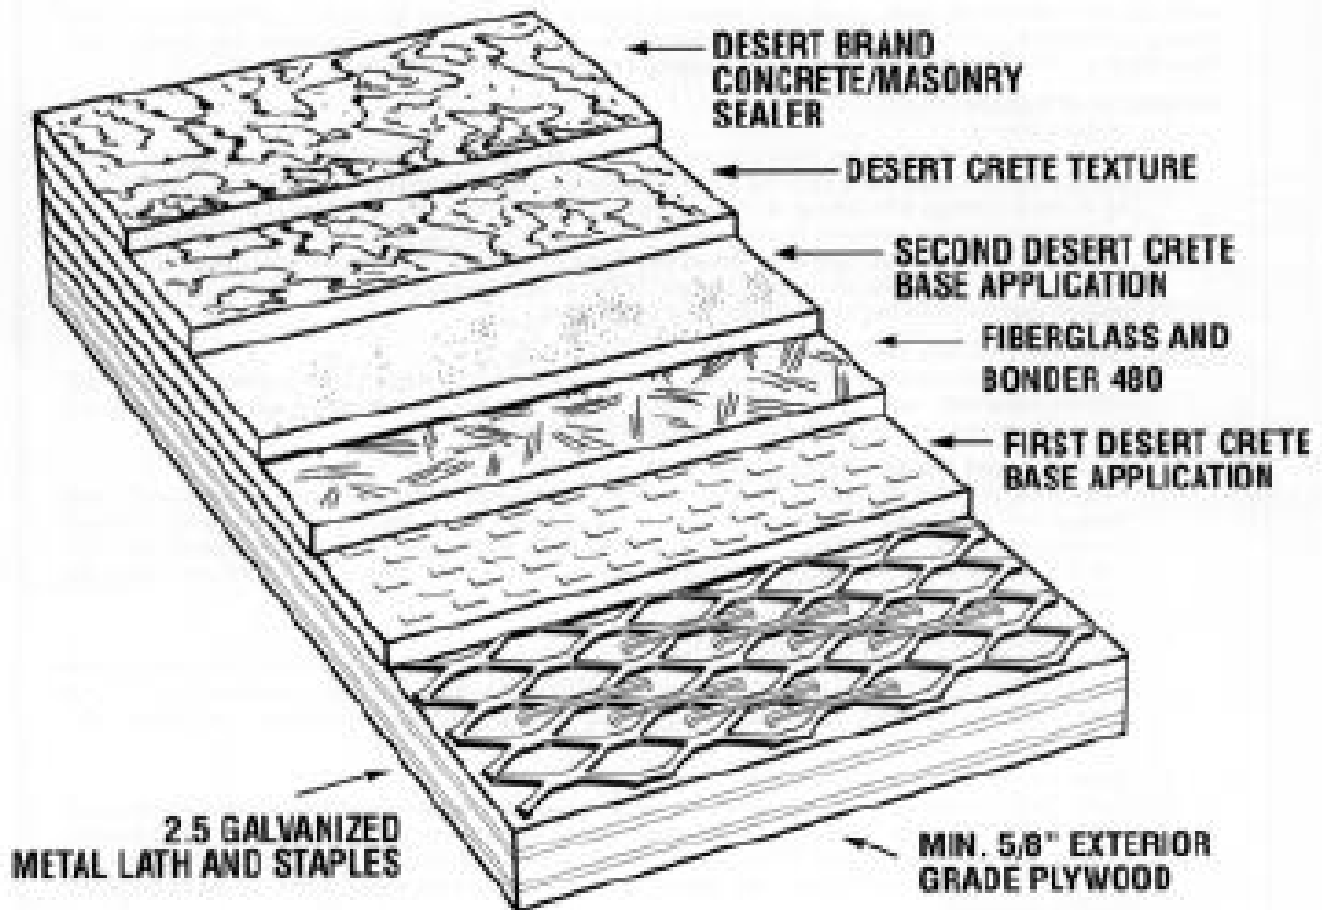

DESERT CRETE DECKING SYSTEM

Magnesite Diato Service

Satisfying Clients Since 1974!

70680 Salton View Dr, Mecca CA 92254

PH:(866) 864-0958 FAX: (866) 771-1114

www.magnesitegroup.com • sales@magnesitegroup.com